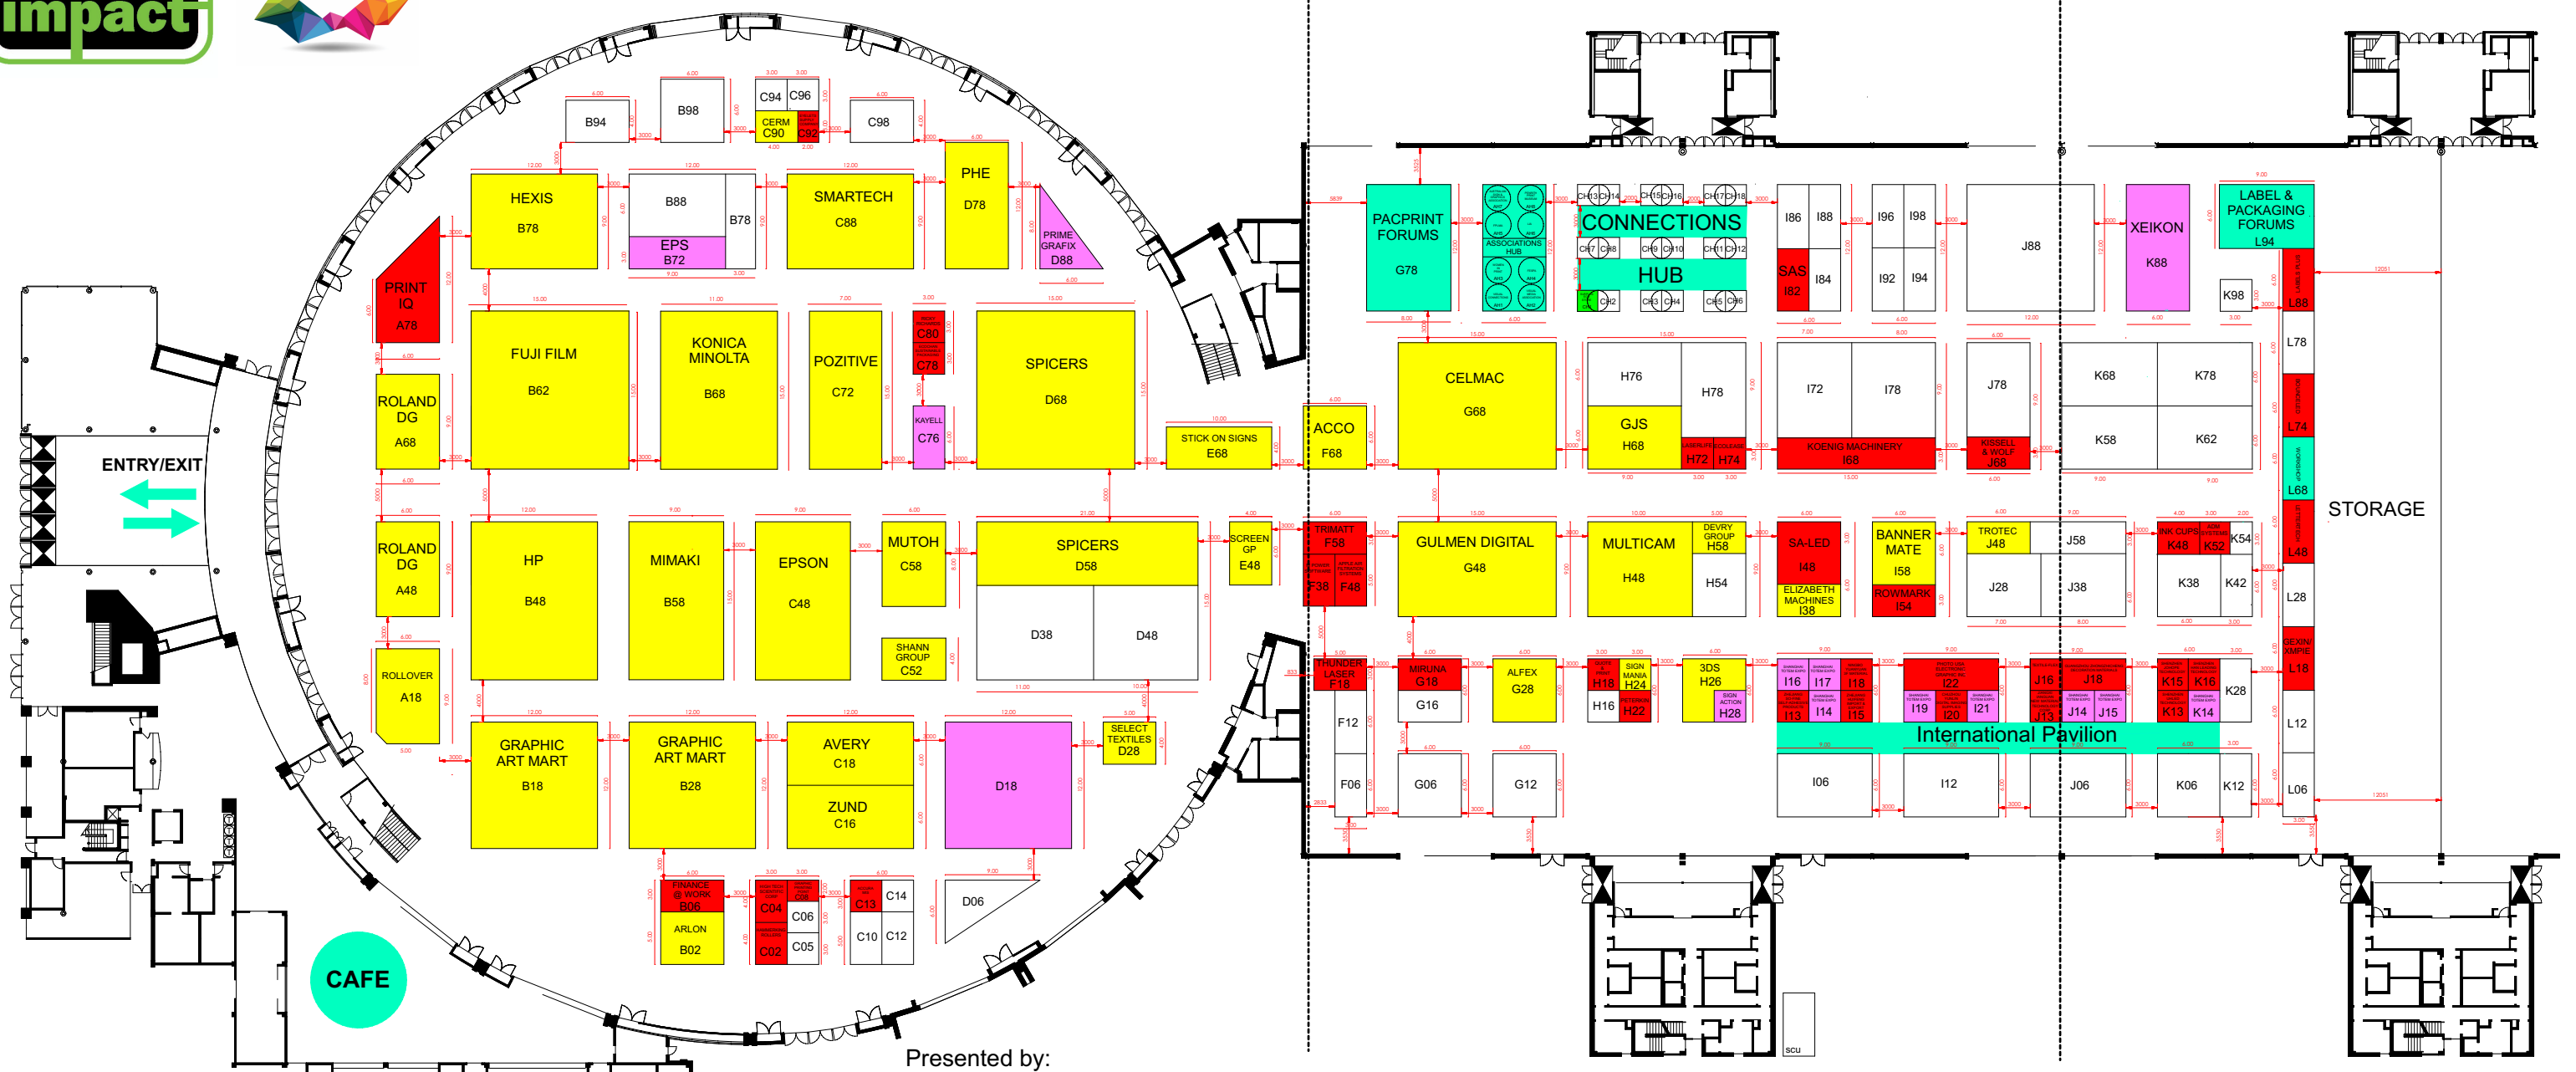

Space Only Access From 14 May 2025

Space Only Access From 15 May 2025

Space Only Access From 16 May 2025

- Space
- Hold
- Shell
- Connections Hub Pod

Presented by:  
Visual Connections Australia Ltd  
Tel: 61 2 9868 1577  
E: [exhibitions@visualconnections.org.au](mailto:exhibitions@visualconnections.org.au)  
W: [www.visualconnections.org.au](http://www.visualconnections.org.au)